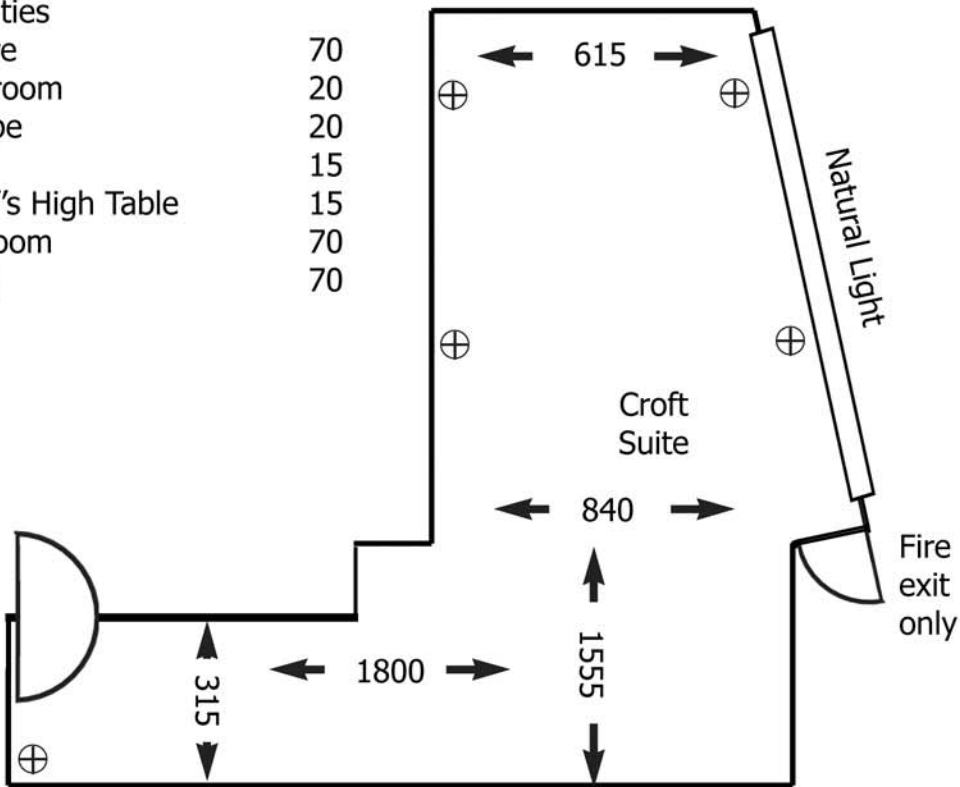

Approximate dimensions shown in centimetres

Access doors allow up to 100 cms width

Capacities (Garry/Tonga)

Theatre	100/15
Boardroom	40/15
U shape	40/15
Oval	30/15
Sheriff's High Table	40/NS
Classroom	100/15
Combined - Party	200
Wedding etc.	

Approximate dimensions shown in centimetres

Access doors allow up to 100 cms width

Capacities

Theatre	70
Boardroom	20
U shape	20
Oval	15
Sheriff's High Table	15
Classroom	70
Dining	70

Croft Suite

Tonga Lounge and Bar